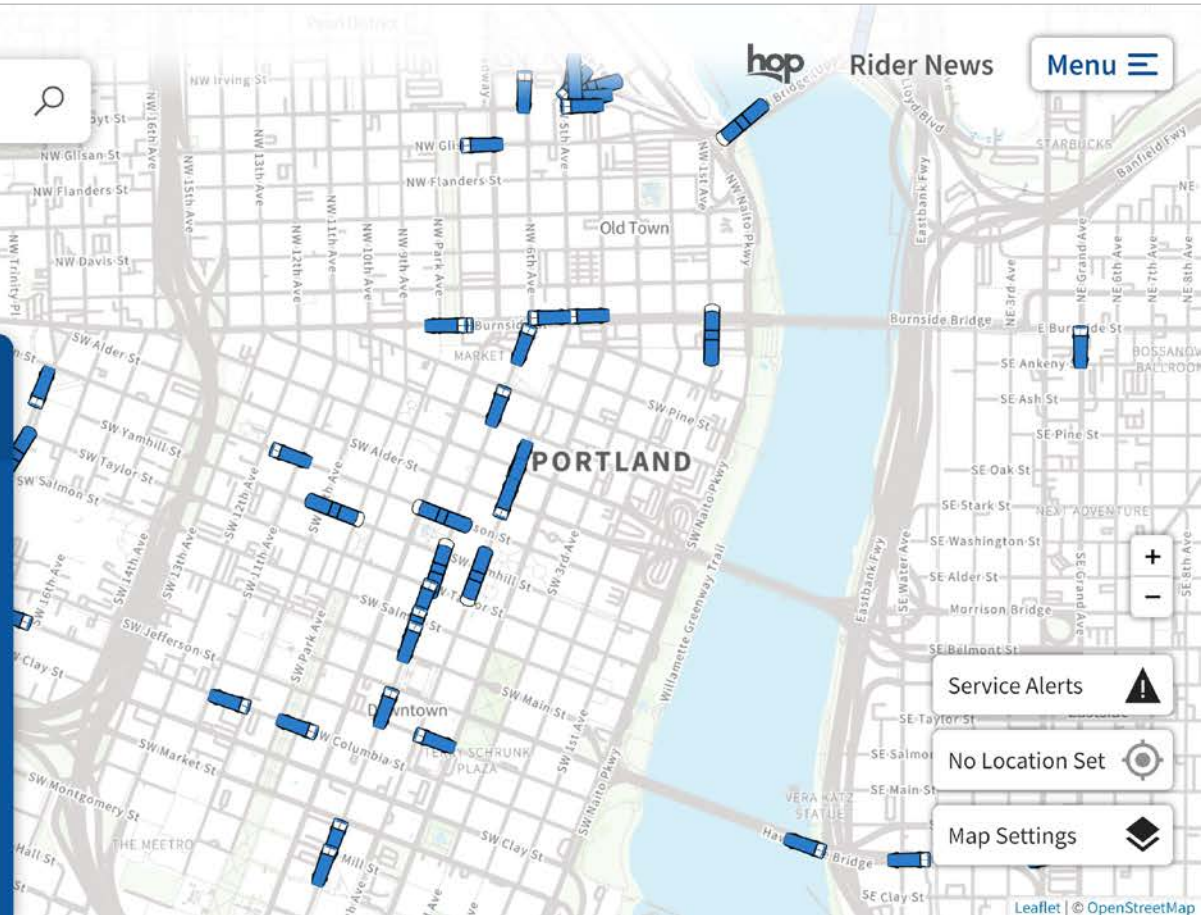

Tracker

Planner

Routes

Hi there! Search or right-click on the map to see real-time arrival countdowns for nearby buses and trains.

TRIMET

Service Alerts

No Location Set

Map Settings

- ✓ **See buses and trains near you:** Instantly view nearby service at a location (uses GPS if using a phone).
- ✓ **Vehicle locations:** See where any bus or train is on the map and follow it along its route.
- ✓ **“Look ahead”:** Tap or click on any vehicle to see where it’s headed and where it stops.
- ✓ **Save your favorites:** Flag your most-used lines and stops for easy access next time.

- ✓ **Plan multi-modal trips:** Plan a trip that includes a personal bike, e-scooter, Uber or BIKETOWN bikeshare.
- ✓ **Better search:** Enter any business name, landmark, address, intersection, stop or Stop ID.
- ✓ **Add a shortcut icon to your home screen:** Make the website open in full-screen mode and behave like a native smartphone app.