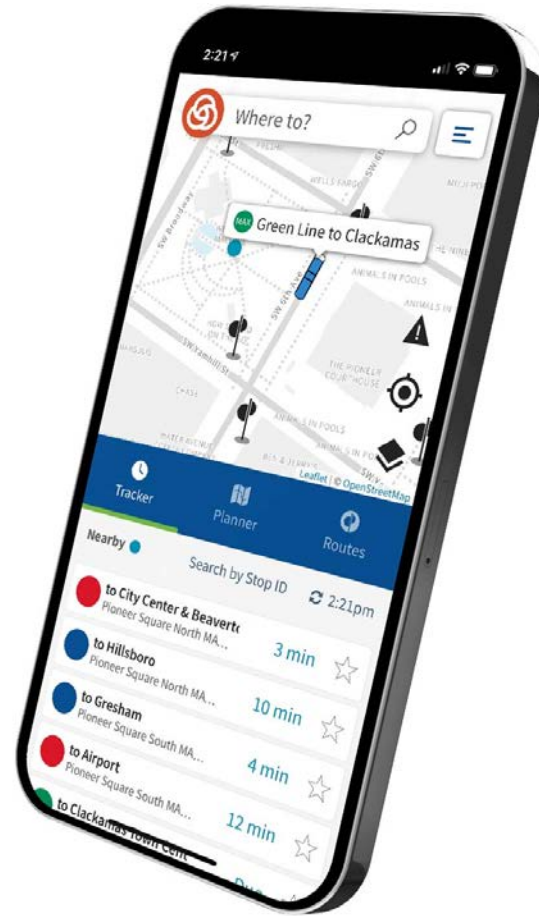

trimet.org Redesign Launch

January 2022

Dave Whipple
Digital Communications Manager

Top Customer Tasks

1. Get arrival times
2. See service nearby
3. Get from Point A to Point B

Search

Rider News

Menu

Tracker

Planner

Routes

Hi there! Search or right-click on the map to see real-time arrival countdowns for nearby buses and trains.

TRIMET

Service Alerts

No Location Set

Map Settings

- ✓ **See buses and trains near you:** Instantly view nearby service at a location (uses GPS if using a phone).
- ✓ **Vehicle locations:** See where any bus or train is on the map and follow it along its route.
- ✓ **“Look ahead”:** Tap or click on any vehicle to see where it’s headed and where it stops.
- ✓ **Save your favorites:** Flag your most-used lines and stops for easy access next time.

- ✓ **Plan multi-modal trips:** Plan a trip that includes a personal bike, e-scooter, Uber or BIKETOWN bikeshare.
- ✓ **Better search:** Enter any business name, landmark, address, intersection, stop or Stop ID.
- ✓ **Add a shortcut icon to your home screen:** Make the website open in full-screen mode and behave like a native smartphone app.